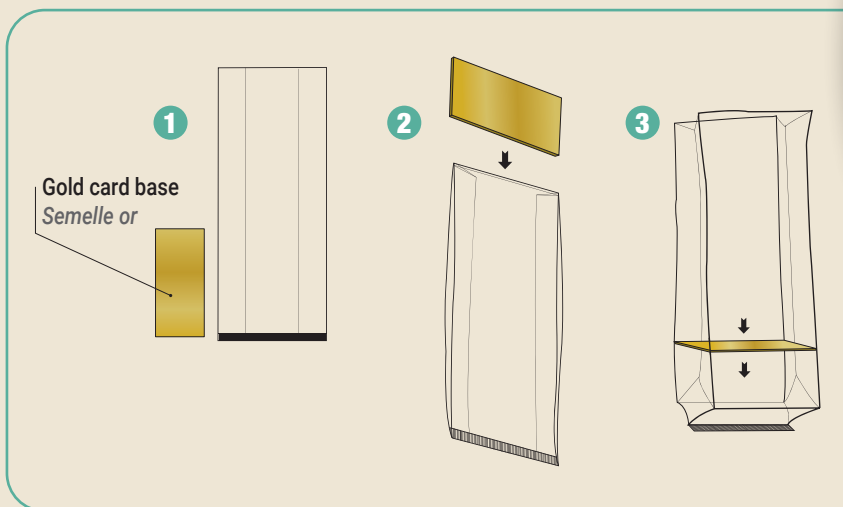

Easter Collection Collection Pâques

2025

Lapin

Ref.	Size / Taille
LAP3	100x220mm
LAP4	120x260mm

Chasse aux œufs

Ref.	Size / Taille
CAO3	100x220mm
CAO4	120x260mm
CAO5	140x305mm

Party Eggs

Ref.	Size / Taille
PEG3	100x220mm
PEG4	120x260mm

Extra-Large Easter Bags

FOR CHOCOLATE MOULDED FIGURES

Sachets Pâques pour moulages

Party Eggs

	Ref.	Size / Taille
Party Eggs XL	ZSP0095	160 + 80 x 410mm
Party Eggs XXL	ZSP0097	230 + 110x 570mm

Width + gusset x height / Largeur + soufflet x hauteur

Clear Bag / Sachet transparent

	Ref.	Size / Taille
	ZSP0046	160 + 80 x 410mm
	ZSP0047	230 + 110x 570mm

Width + gusset x height / Largeur + soufflet x hauteur

Chasse aux œufs

Ref.	Size / Taille
ZSP0086	100x220mm
ZSP0087	120x260mm